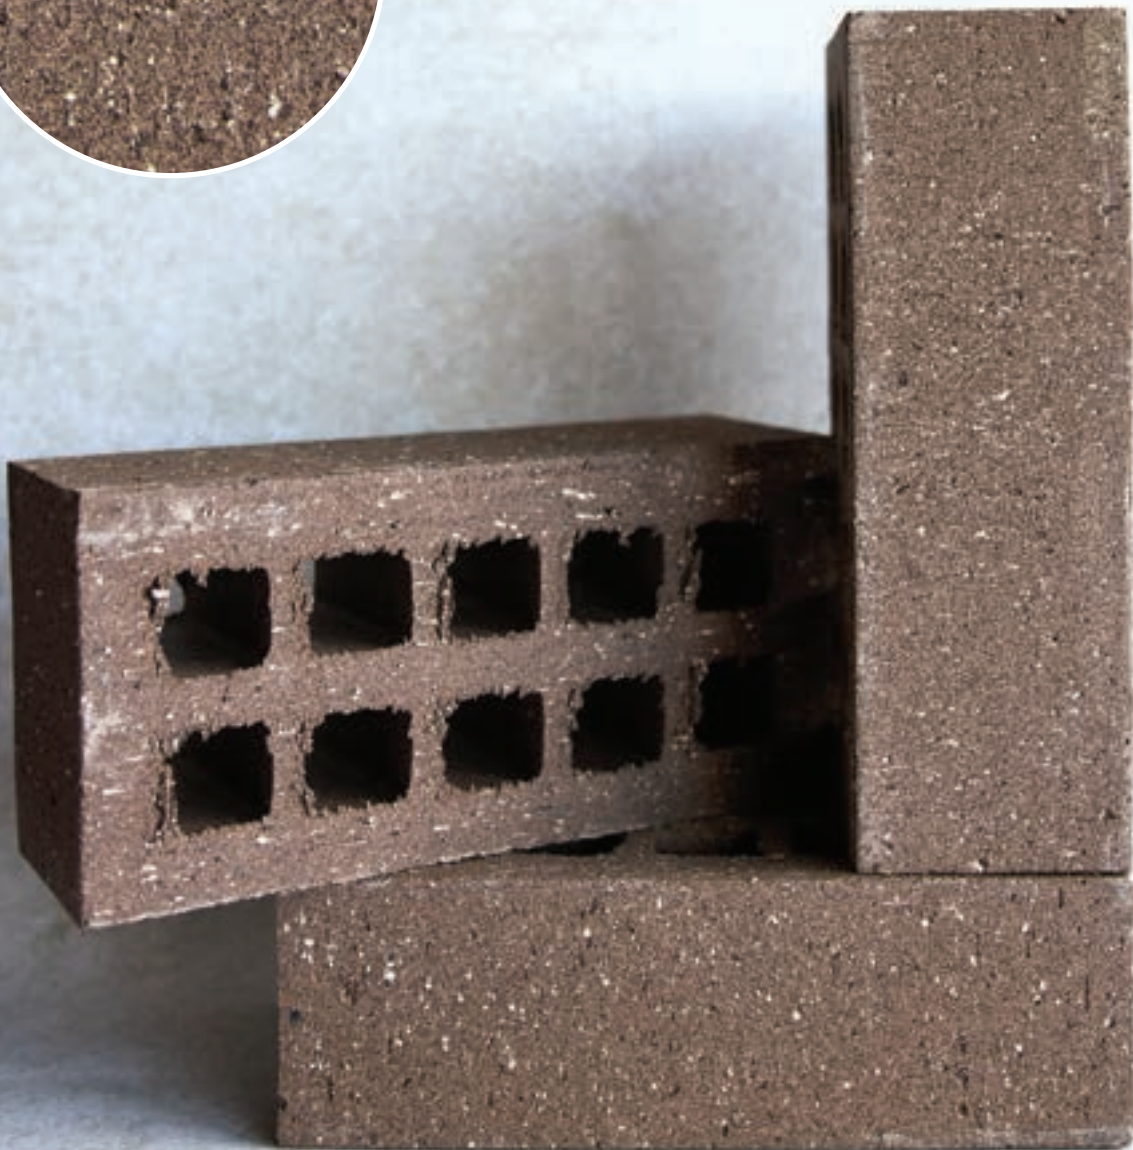

# TITANIUM TRAVERTINE FBX

**PRODUCT RANGE**  
**CLASSIFICATION**

**CLAY FACE BRICK**  
**FBX - FACE BRICK EXTRA**

Durable face bricks possessing a high degree of size, shape and colour uniformity.

## **BRICK TEXTURE - TRAVERTINE**

A light textured finish with a natural clay grain appearance.

Variations in colour, texture, and size are natural characteristics of clay products and production variations can occur from batch to batch. Whilst every effort is made to provide brochures consistent with products delivered to site, they should be viewed as a guide only.

# TITANIUM TRAVERTINE FBX