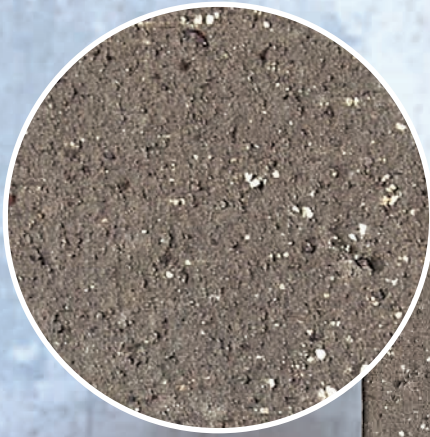

# PLATINUM TRAVERTINE FBX

**PRODUCT RANGE**  
**CLASSIFICATION**

**CLAY FACE BRICK**  
**FBX - FACE BRICK EXTRA**

Durable face bricks possessing a high degree of size, shape and colour uniformity.

## **BRICK TEXTURE - TRAVERTINE**

A light textured finish with a natural clay grain appearance.

Variations in colour, texture, and size are natural characteristics of clay products and production variations can occur from batch to batch. Whilst every effort is made to provide brochures consistent with products delivered to site, they should be viewed as a guide only.

# PLATINUM TRAVERTINE FBX

Variations in colour, texture, and size are natural characteristics of clay products and production variations can occur from batch to batch. Whilst every effort is made to provide brochures consistent with products delivered to site, they should be viewed as a guide only.