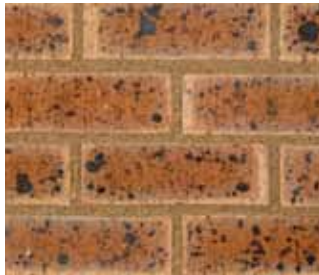

MOPANIE TRAVERTINE FBS

Format: Imperial
Eastbrick Factory – Mpumalanga

(SANS 227:2007)

(ISO 9001:2008)