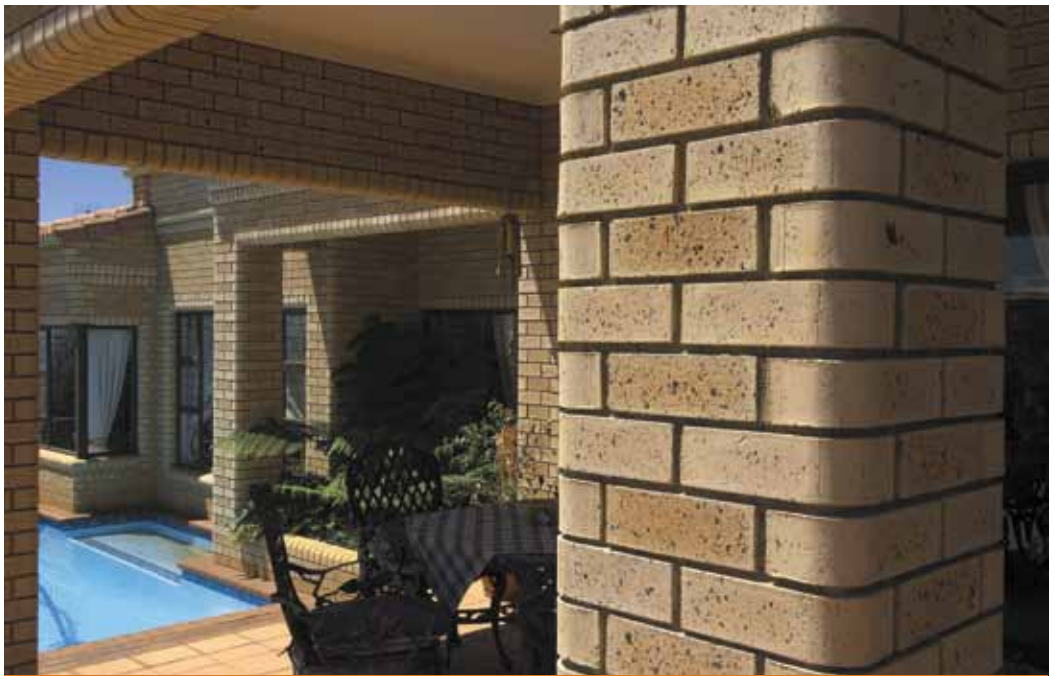

TOPAZ SATIN